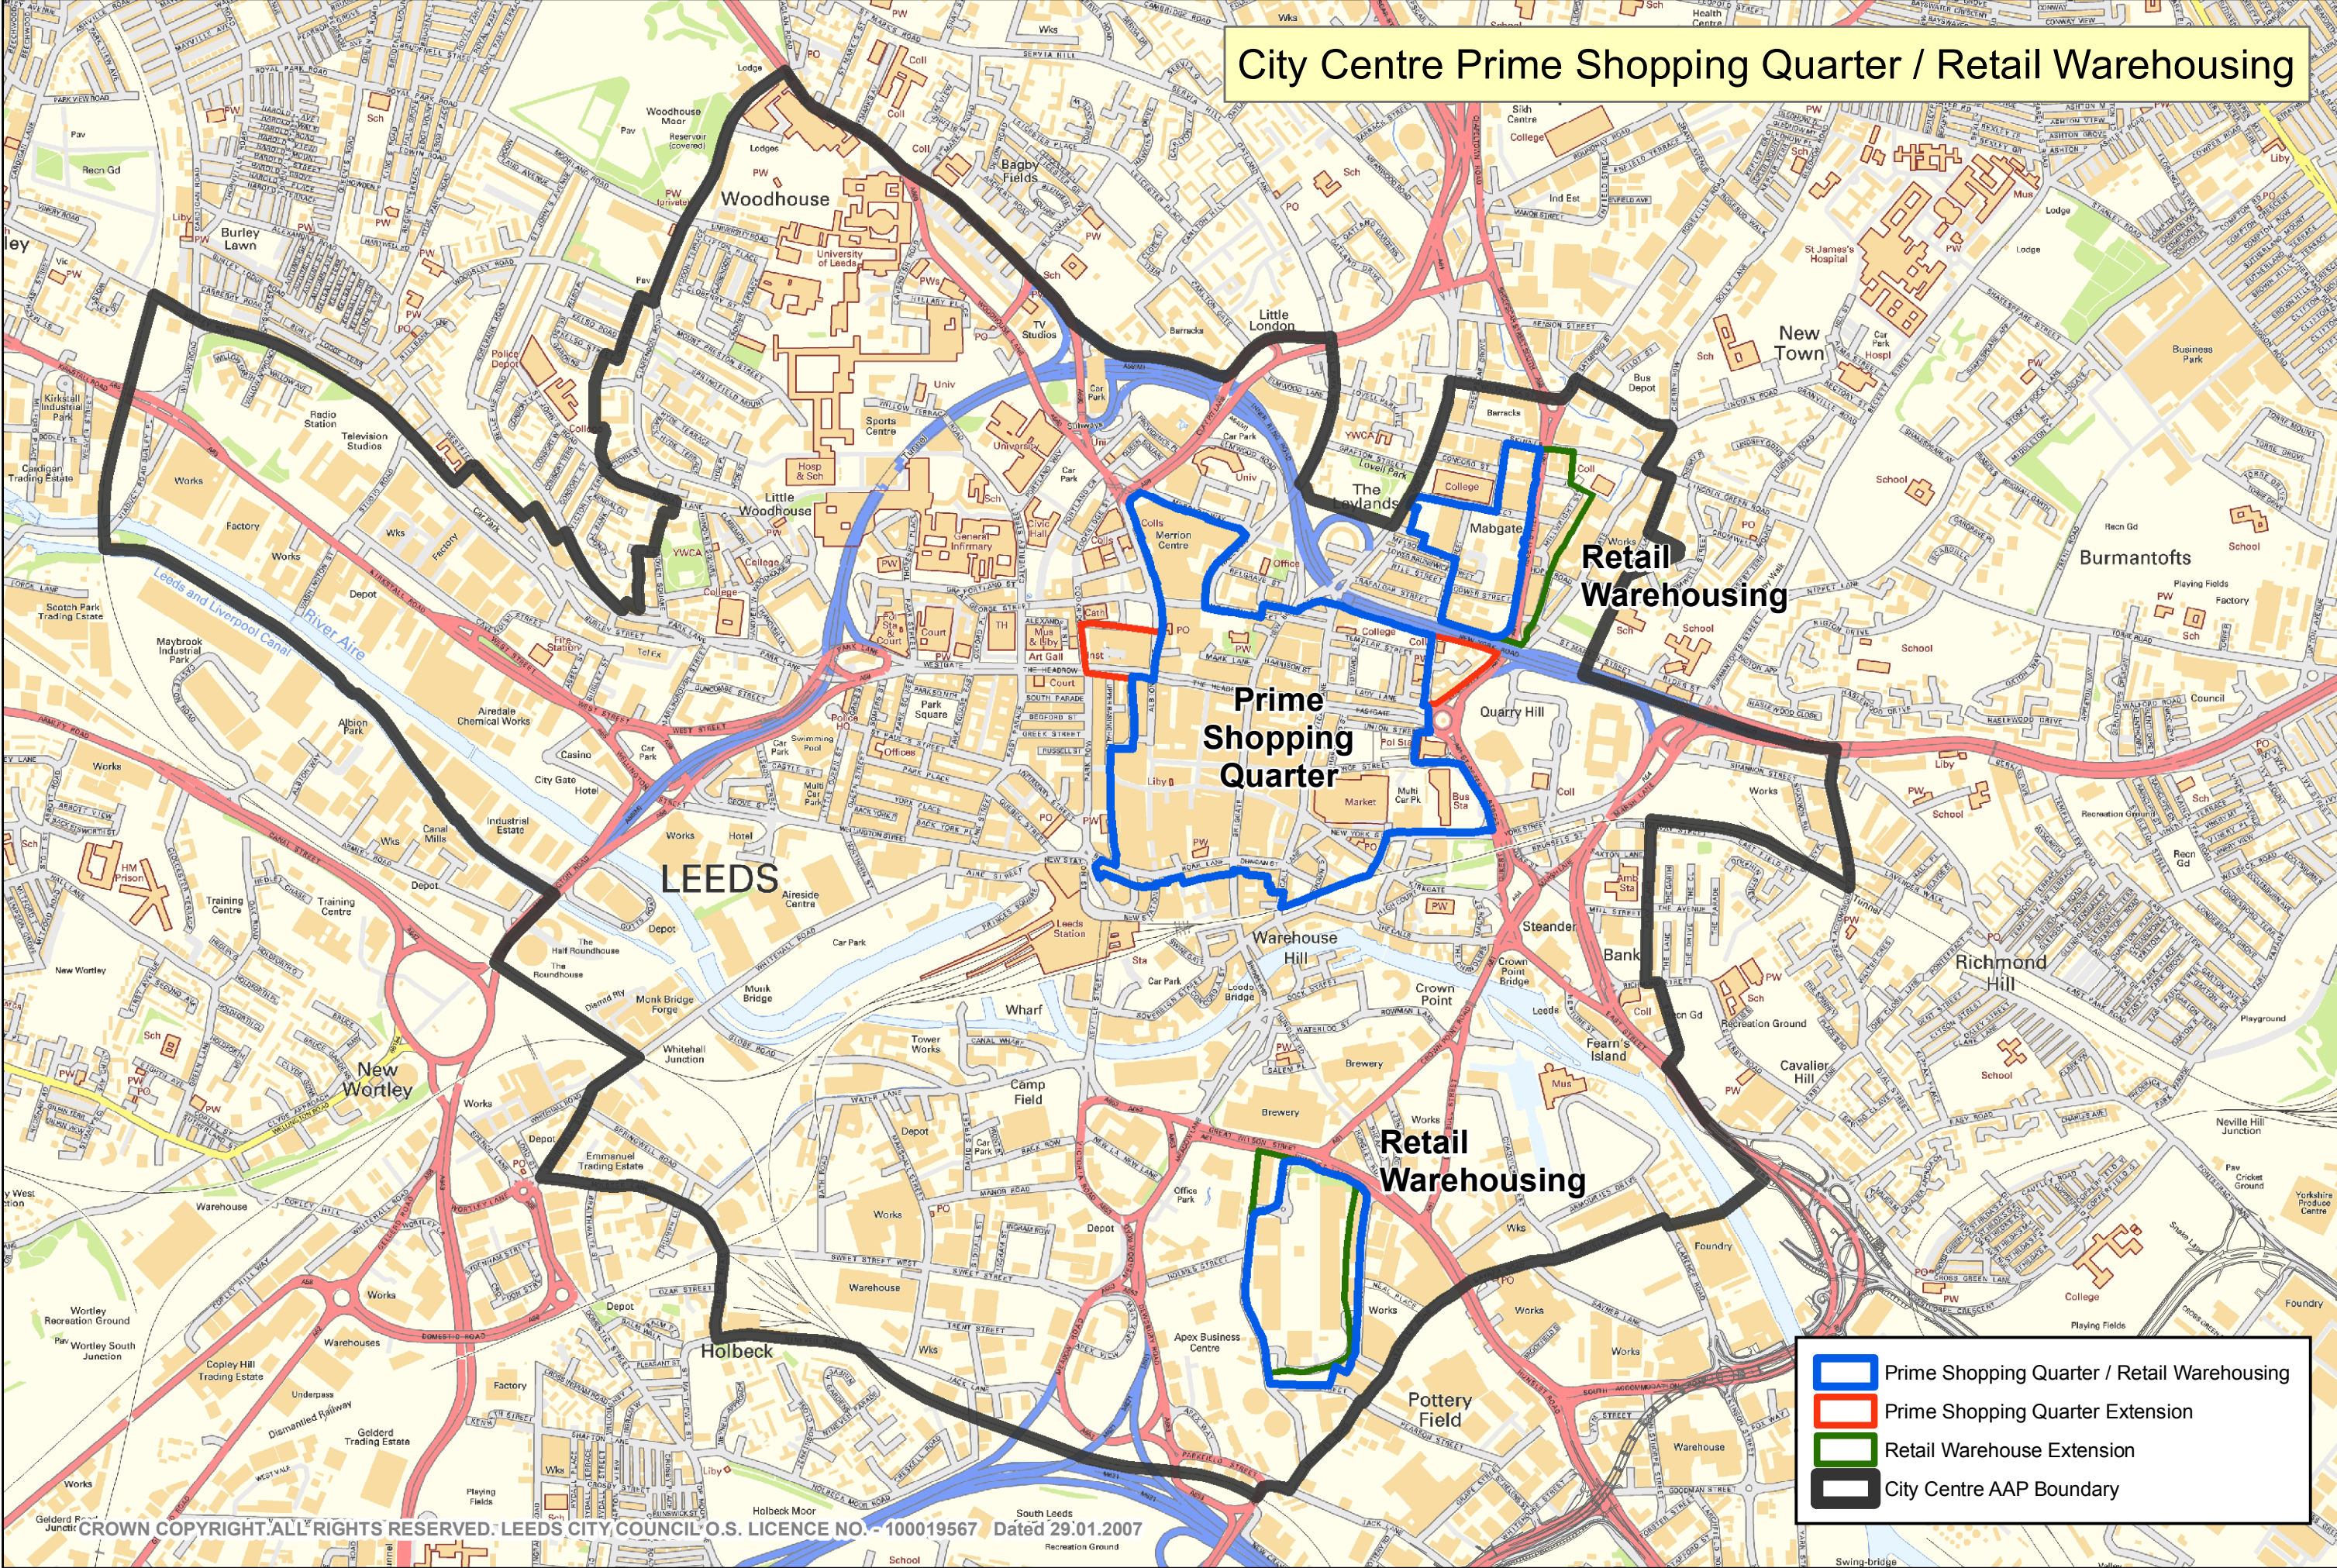

City Centre Prime Shopping Quarter / Retail Warehousing

-  Prime Shopping Quarter / Retail Warehousing
-  Prime Shopping Quarter Extension
-  Retail Warehouse Extension
-  City Centre AAP Boundary

CROWN COPYRIGHT. ALL RIGHTS RESERVED. LEEDS CITY COUNCIL O.S. LICENCE NO. - 100019567 Dated 29.01.2007

THIS MAP (OR AN EXTRACT) IS AVAILABLE AT A LARGER SIZE